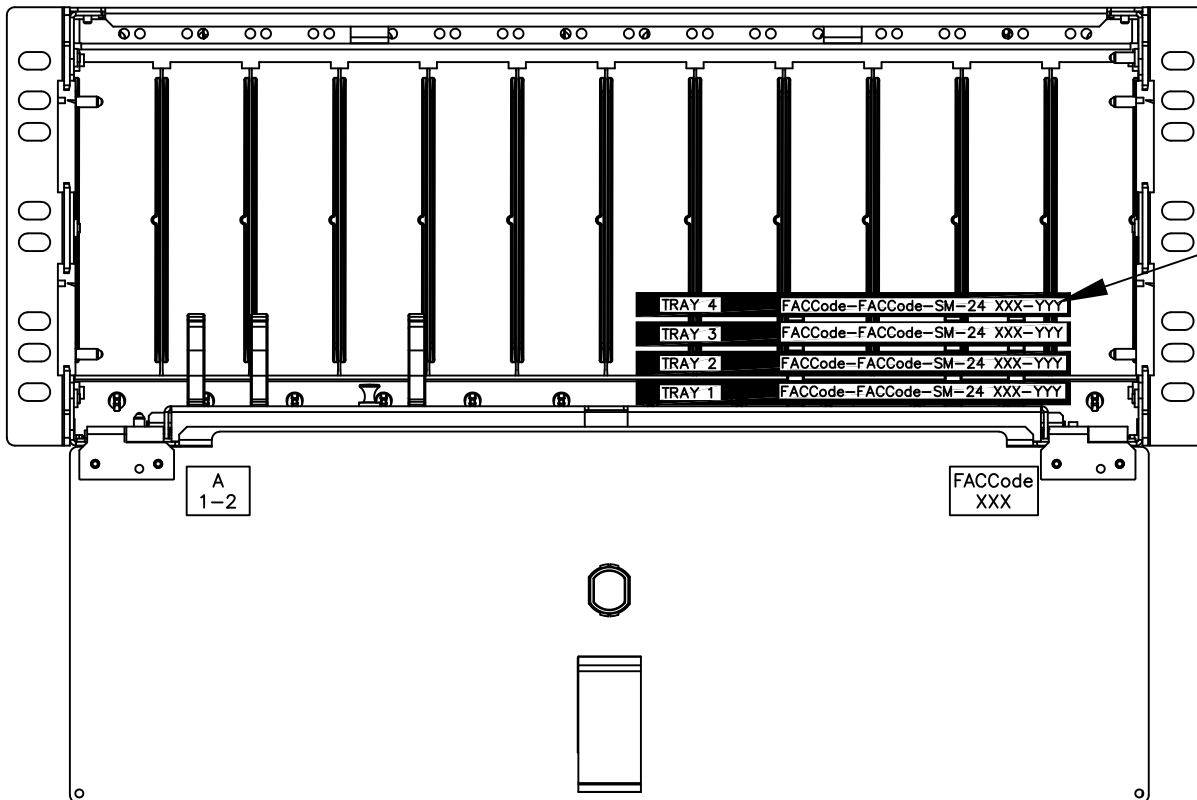

TYPICAL LABELING
ROW
RACK - PNL

MDF PCH-04U
REAR (CLOSED)

SPLICE TRAY M67-110 (TOP)

MDF PCH-04U
REAR (OPEN)

XXX = MDF
YYY = IDF
TYPICAL

UW-IT

FACILITIES PLANNING AND DESIGN

FIBER ENCLOSURE FRONT LABELING MDF