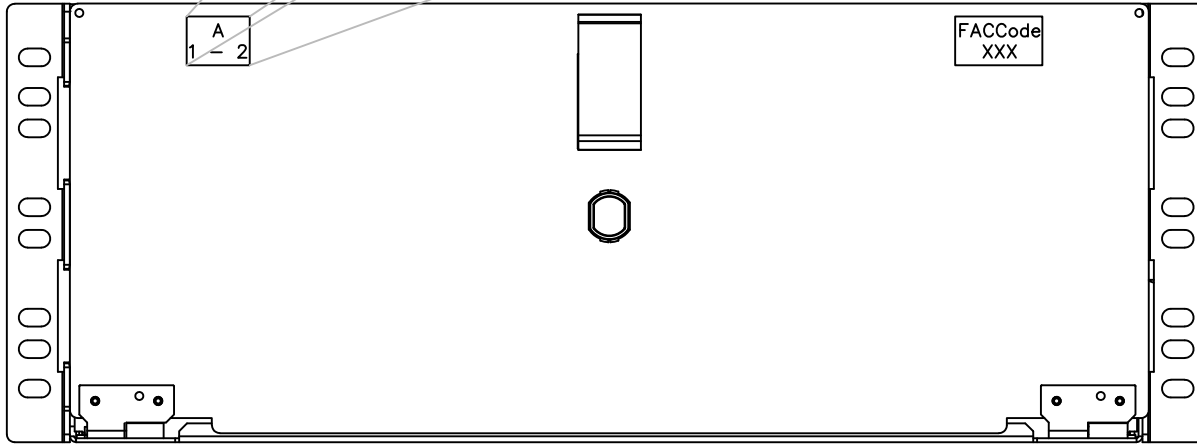

TYPICAL LABELING
ROW
RACK - PNL

MDF PCH-04U
REAR (CLOSED)

SPLICE TRAY M67-110 (TOP)

MDF PCH-04U
REAR (OPEN)

XXX = MDF
YYY = IDF
TYPICAL

UW-IT

FACILITIES PLANNING AND DESIGN

FIBER ENCLOSURE FRONT LABELING MDF