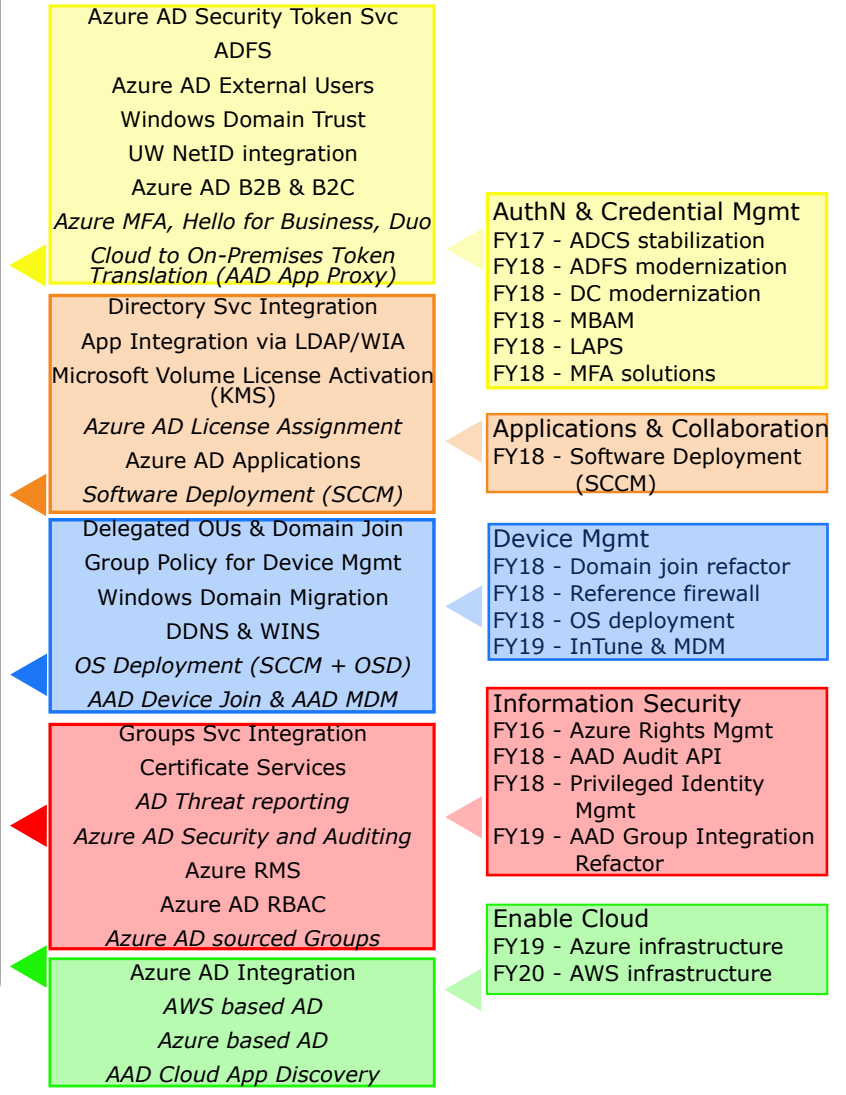

Initiatives

Possible Capabilities

Core Capabilities

Stakeholder Goals

Desired Outcomes

- A department does not need to run its own AD or Azure AD.
- I can share data using Microsoft-based services.
- I can provide Microsoft-based services.
- UW NetIDs are available for use with Microsoft technology.
- UW Groups are available for use with Microsoft technology.
- I can easily manage my devices.
- I can use cloud based technologies that require Microsoft infrastructure.
- Data in Microsoft technologies is secure.

Business Capability Map
 Updated 04/4/2018
 Author: Brian Arkills

Key
 ↶ = Plan to retire or divest
italics = no value provided yet

Microsoft Infrastructure