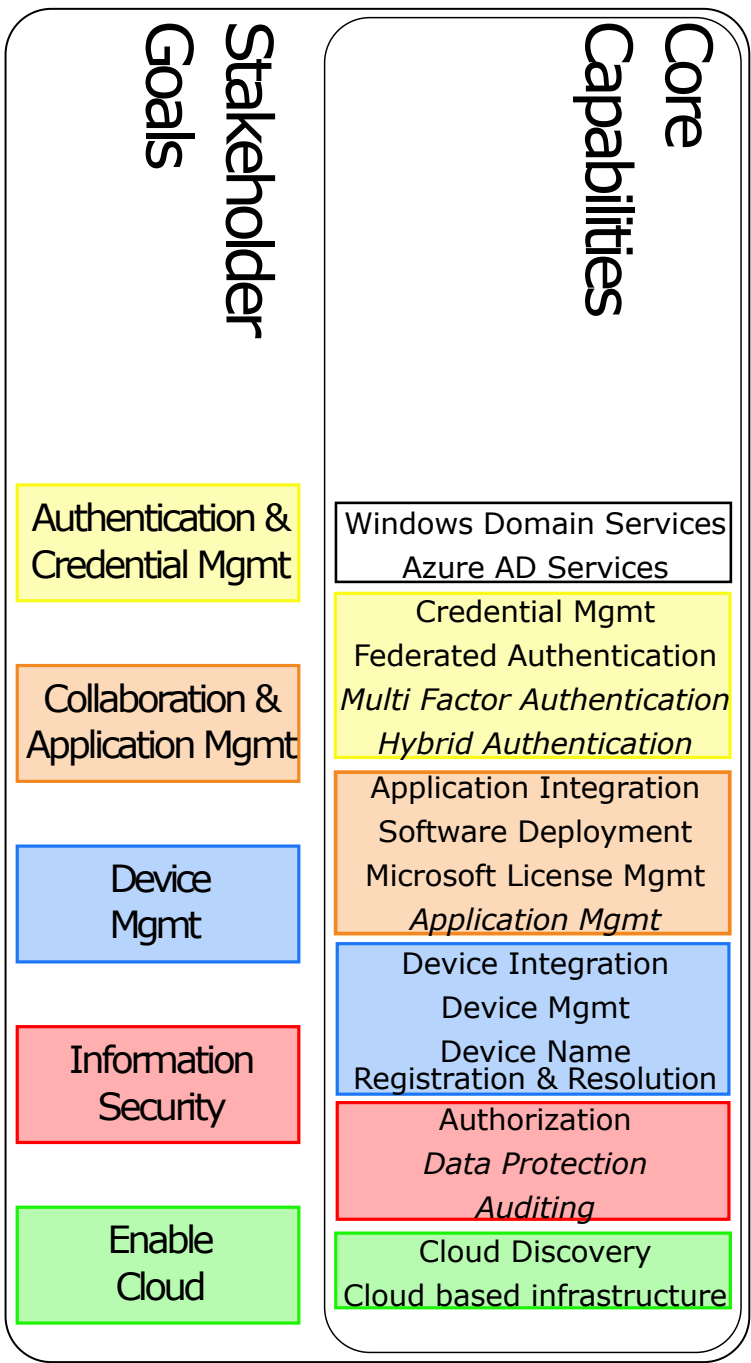

Initiatives

Possible Capabilities

Core Capabilities

Stakeholder Goals

Desired Outcomes

- A department does not need to run its own AD or Azure AD.
- I can share data using Microsoft-based services.
- I can provide Microsoft-based services.
- UW NetIDs are available for use with Microsoft technology.
- UW Groups are available for use with Microsoft technology.
- I can easily manage my devices.
- I can use cloud based technologies that require Microsoft infrastructure.
- Data in Microsoft technologies is secure.

Business Capability Map
 Updated 04/4/2018
 Author: Brian Arkills

Key
 ↶ = Plan to retire or divest
italics = no value provided yet

Microsoft Infrastructure